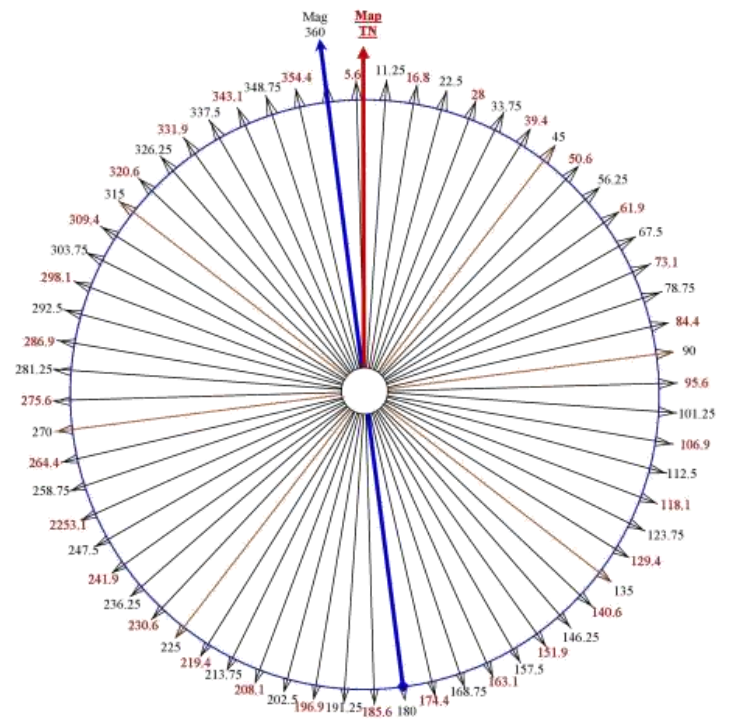

True/Map

NORTH

MN

K4GLP

**7 Degree Declination  
Map Correction Protractor  
K4GLP - Dallas, NC**

**7 Degree Declination  
Map Correction Protractor  
K4GLP - Dallas, NC**

**7 Degree Declination  
Map Correction Protractor  
K4GLP - Dallas, NC**

**7 Degree Declination  
Map Correction Protractor  
K4GLP - Dallas, NC**

**7 Degree Declination  
Map Correction Protractor  
K4GLP - Dallas, NC**

**7 Degree Declination  
Map Correction Protractor  
K4GLP - Dallas, NC**