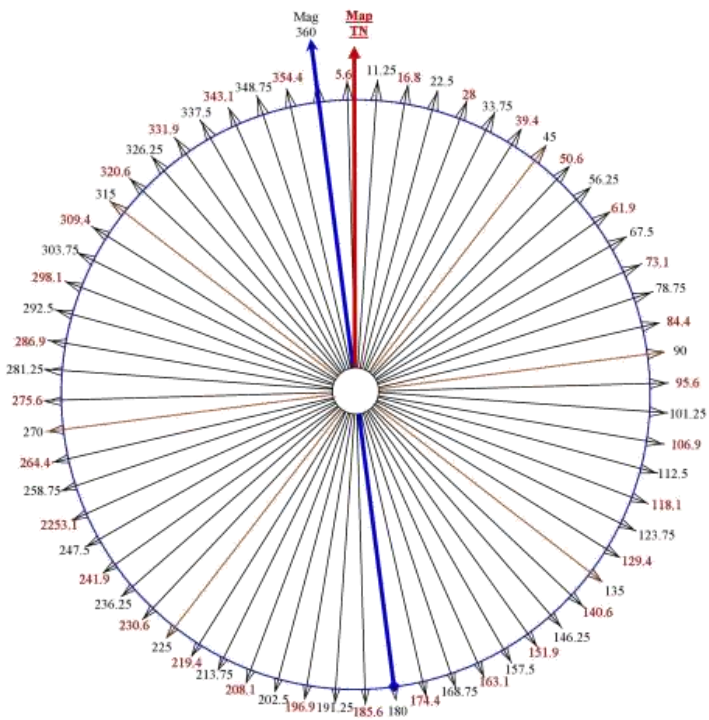

True/Map

NORTH

MN

K4GLP

**7 Degree Declination  
Map Correction Protractor  
K4GLP - Dallas, NC**

**7 Degree Declination  
Map Correction Protractor  
K4GLP - Dallas, NC**

**7 Degree Declination  
Map Correction Protractor  
K4GLP - Dallas, NC**

**7 Degree Declination  
Map Correction Protractor  
K4GLP - Dallas, NC**

**7 Degree Declination  
Map Correction Protractor  
K4GLP - Dallas, NC**

**7 Degree Declination  
Map Correction Protractor  
K4GLP - Dallas, NC**