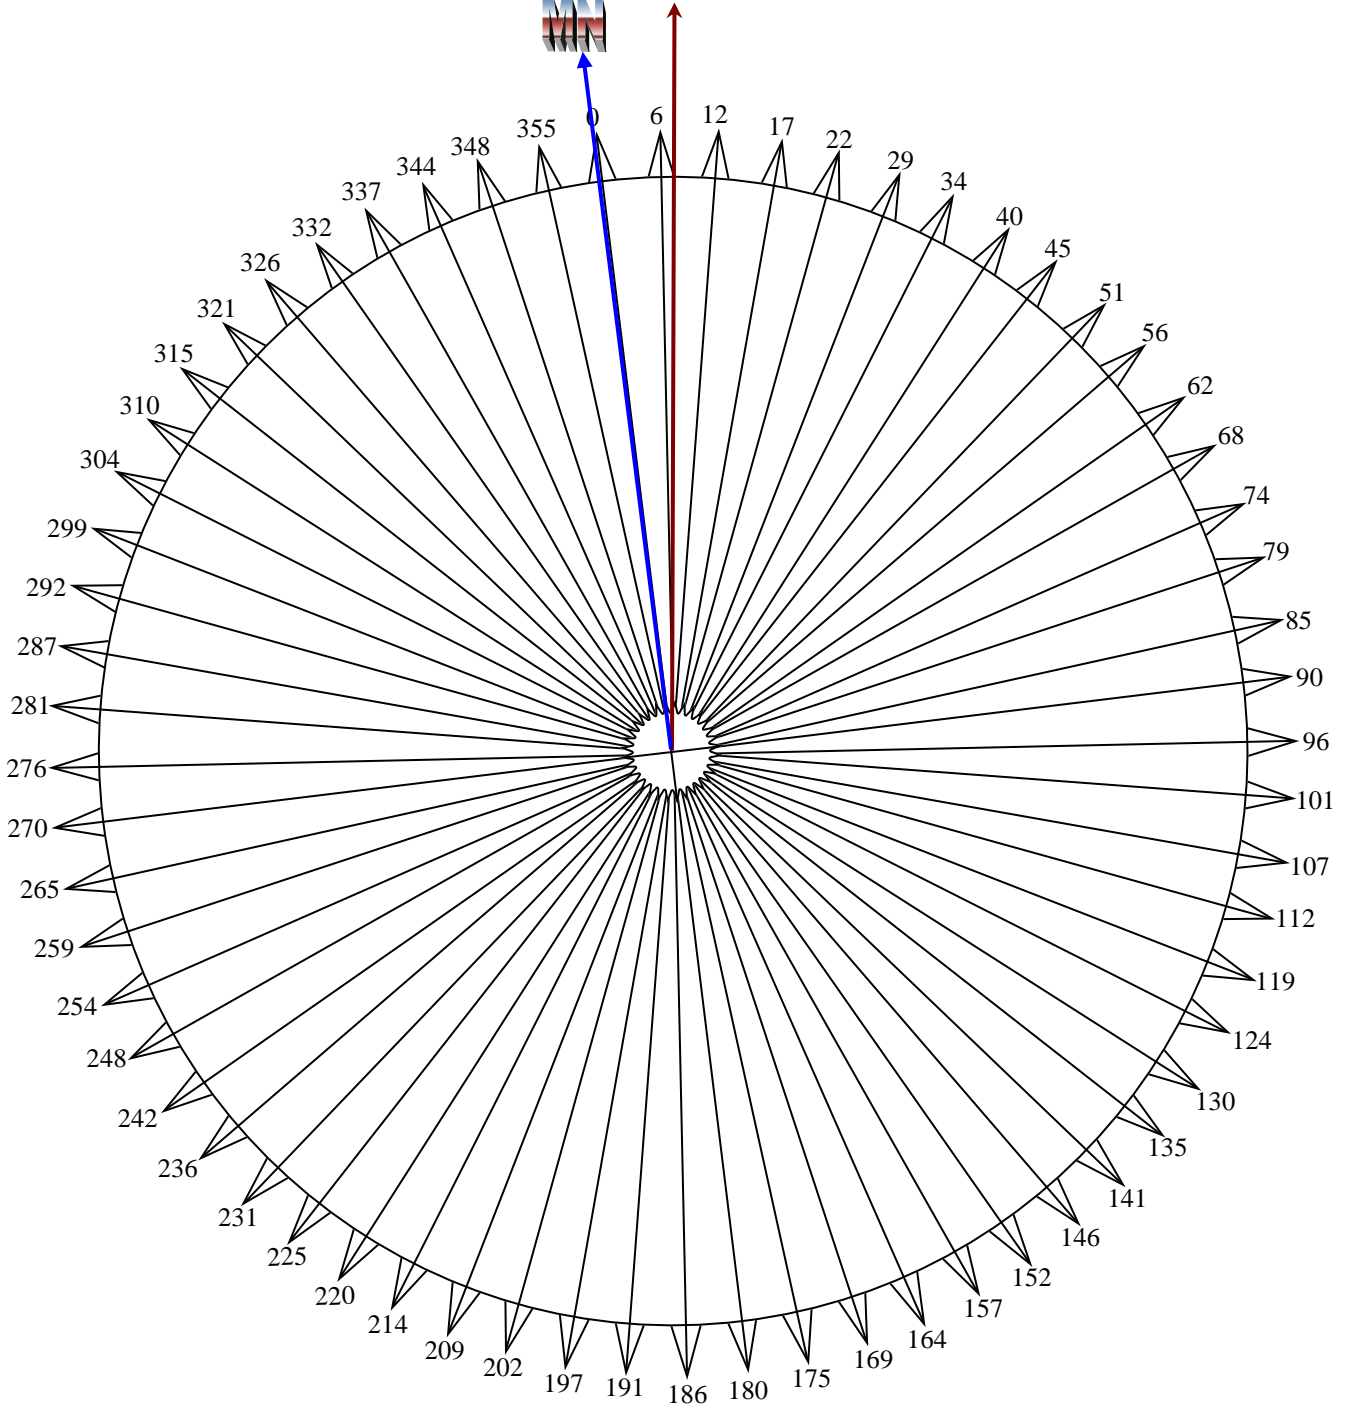

True/Map

NORTH

MN

K4GLP

**7 Degree Declination  
Map Correction Protractor  
K4GLP - Dallas, NC**

**7 Degree Declination  
Map Correction Protractor  
K4GLP - Dallas, NC**

**7 Degree Declination  
Map Correction Protractor  
K4GLP - Dallas, NC**

**7 Degree Declination  
Map Correction Protractor  
K4GLP - Dallas, NC**

**7 Degree Declination  
Map Correction Protractor  
K4GLP - Dallas, NC**

**7 Degree Declination  
Map Correction Protractor  
K4GLP - Dallas, NC**