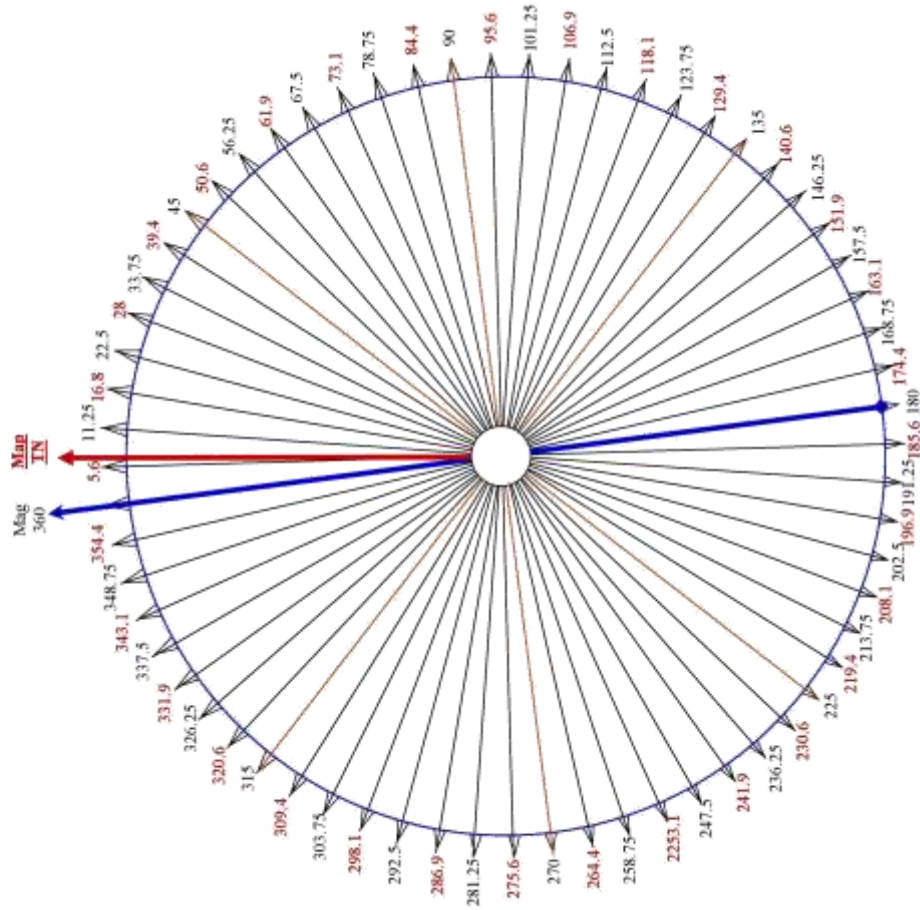

True/Map

NORTH

MN

K4GLP

**7 Degree Declination  
Map Correction Protractor  
K4GLP - Dallas, NC**

**7 Degree Declination  
Map Correction Protractor  
K4GLP - Dallas, NC**

**7 Degree Declination  
Map Correction Protractor  
K4GLP - Dallas, NC**

**7 Degree Declination  
Map Correction Protractor  
K4GLP - Dallas, NC**

**7 Degree Declination  
Map Correction Protractor  
K4GLP - Dallas, NC**

**7 Degree Declination  
Map Correction Protractor  
K4GLP - Dallas, NC**