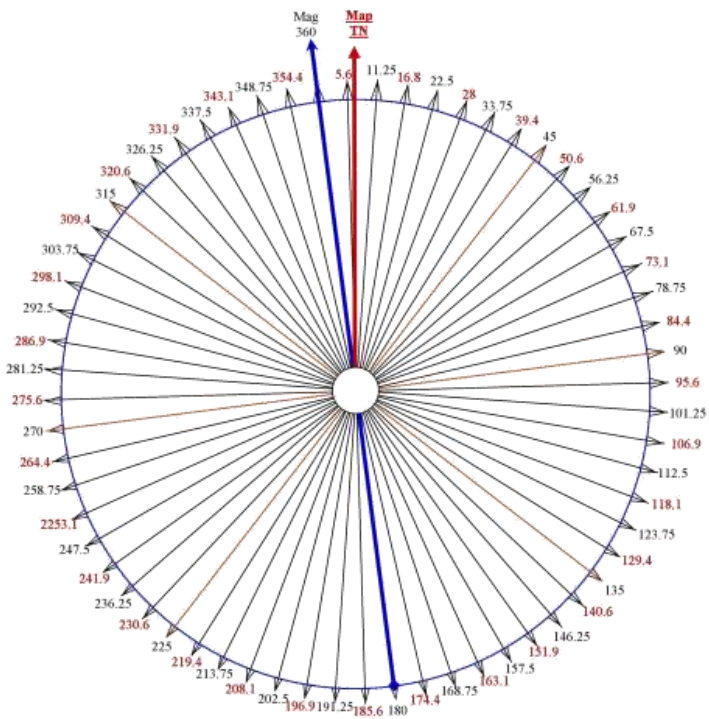

True/Map

NORTH

MN

K4GLP

**7 Degree Declination  
Map Correction Protractor  
K4GLP - Dallas, NC**

**7 Degree Declination  
Map Correction Protractor  
K4GLP - Dallas, NC**

**7 Degree Declination  
Map Correction Protractor  
K4GLP - Dallas, NC**

**7 Degree Declination  
Map Correction Protractor  
K4GLP - Dallas, NC**

**7 Degree Declination  
Map Correction Protractor  
K4GLP - Dallas, NC**

**7 Degree Declination  
Map Correction Protractor  
K4GLP - Dallas, NC**