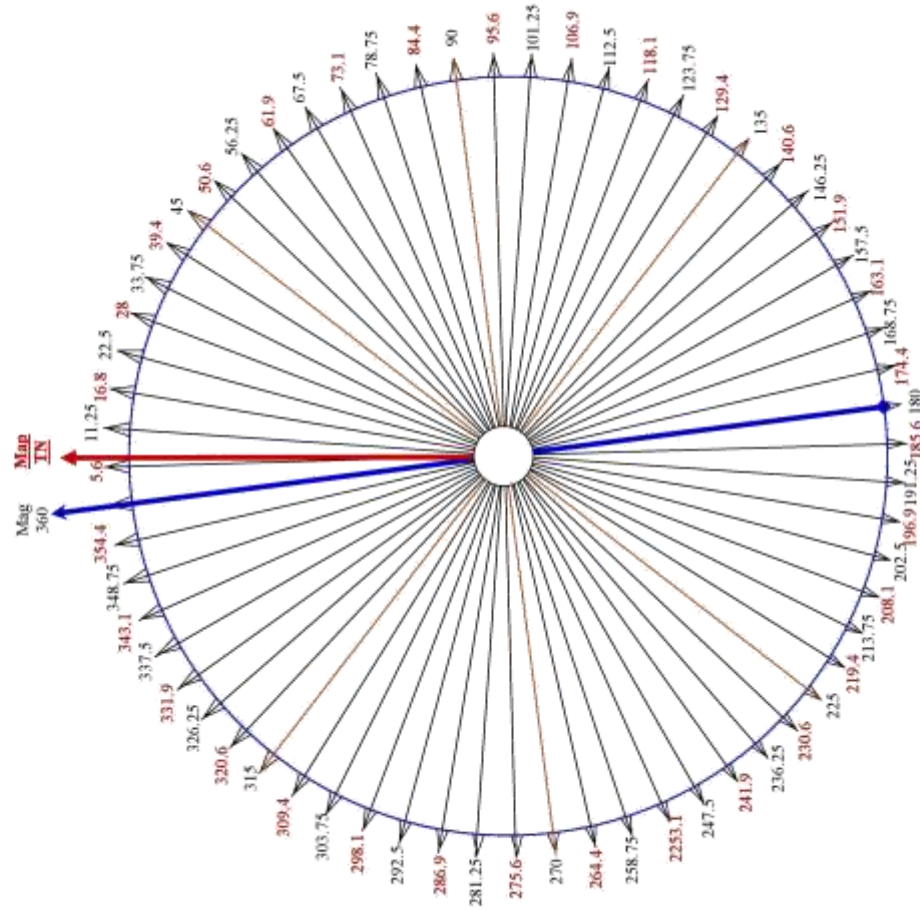

True/Map

NORTH

MN

K4GLP

**7 Degree Declination  
Map Correction Protractor  
K4GLP - Dallas, NC**

**7 Degree Declination  
Map Correction Protractor  
K4GLP - Dallas, NC**

**7 Degree Declination  
Map Correction Protractor  
K4GLP - Dallas, NC**

**7 Degree Declination  
Map Correction Protractor  
K4GLP - Dallas, NC**

**7 Degree Declination  
Map Correction Protractor  
K4GLP - Dallas, NC**

**7 Degree Declination  
Map Correction Protractor  
K4GLP - Dallas, NC**