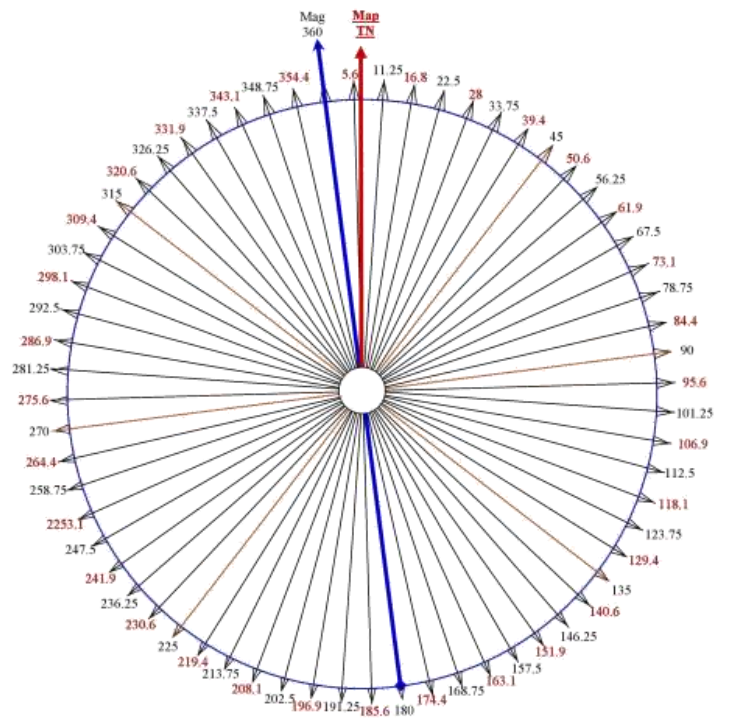

True/Map

NORTH

MN

K4GLP

**7 Degree Declination  
Map Correction Protractor  
K4GLP - Dallas, NC**

**7 Degree Declination  
Map Correction Protractor  
K4GLP - Dallas, NC**

**7 Degree Declination  
Map Correction Protractor  
K4GLP - Dallas, NC**

**7 Degree Declination  
Map Correction Protractor  
K4GLP - Dallas, NC**

**7 Degree Declination  
Map Correction Protractor  
K4GLP - Dallas, NC**

**7 Degree Declination  
Map Correction Protractor  
K4GLP - Dallas, NC**